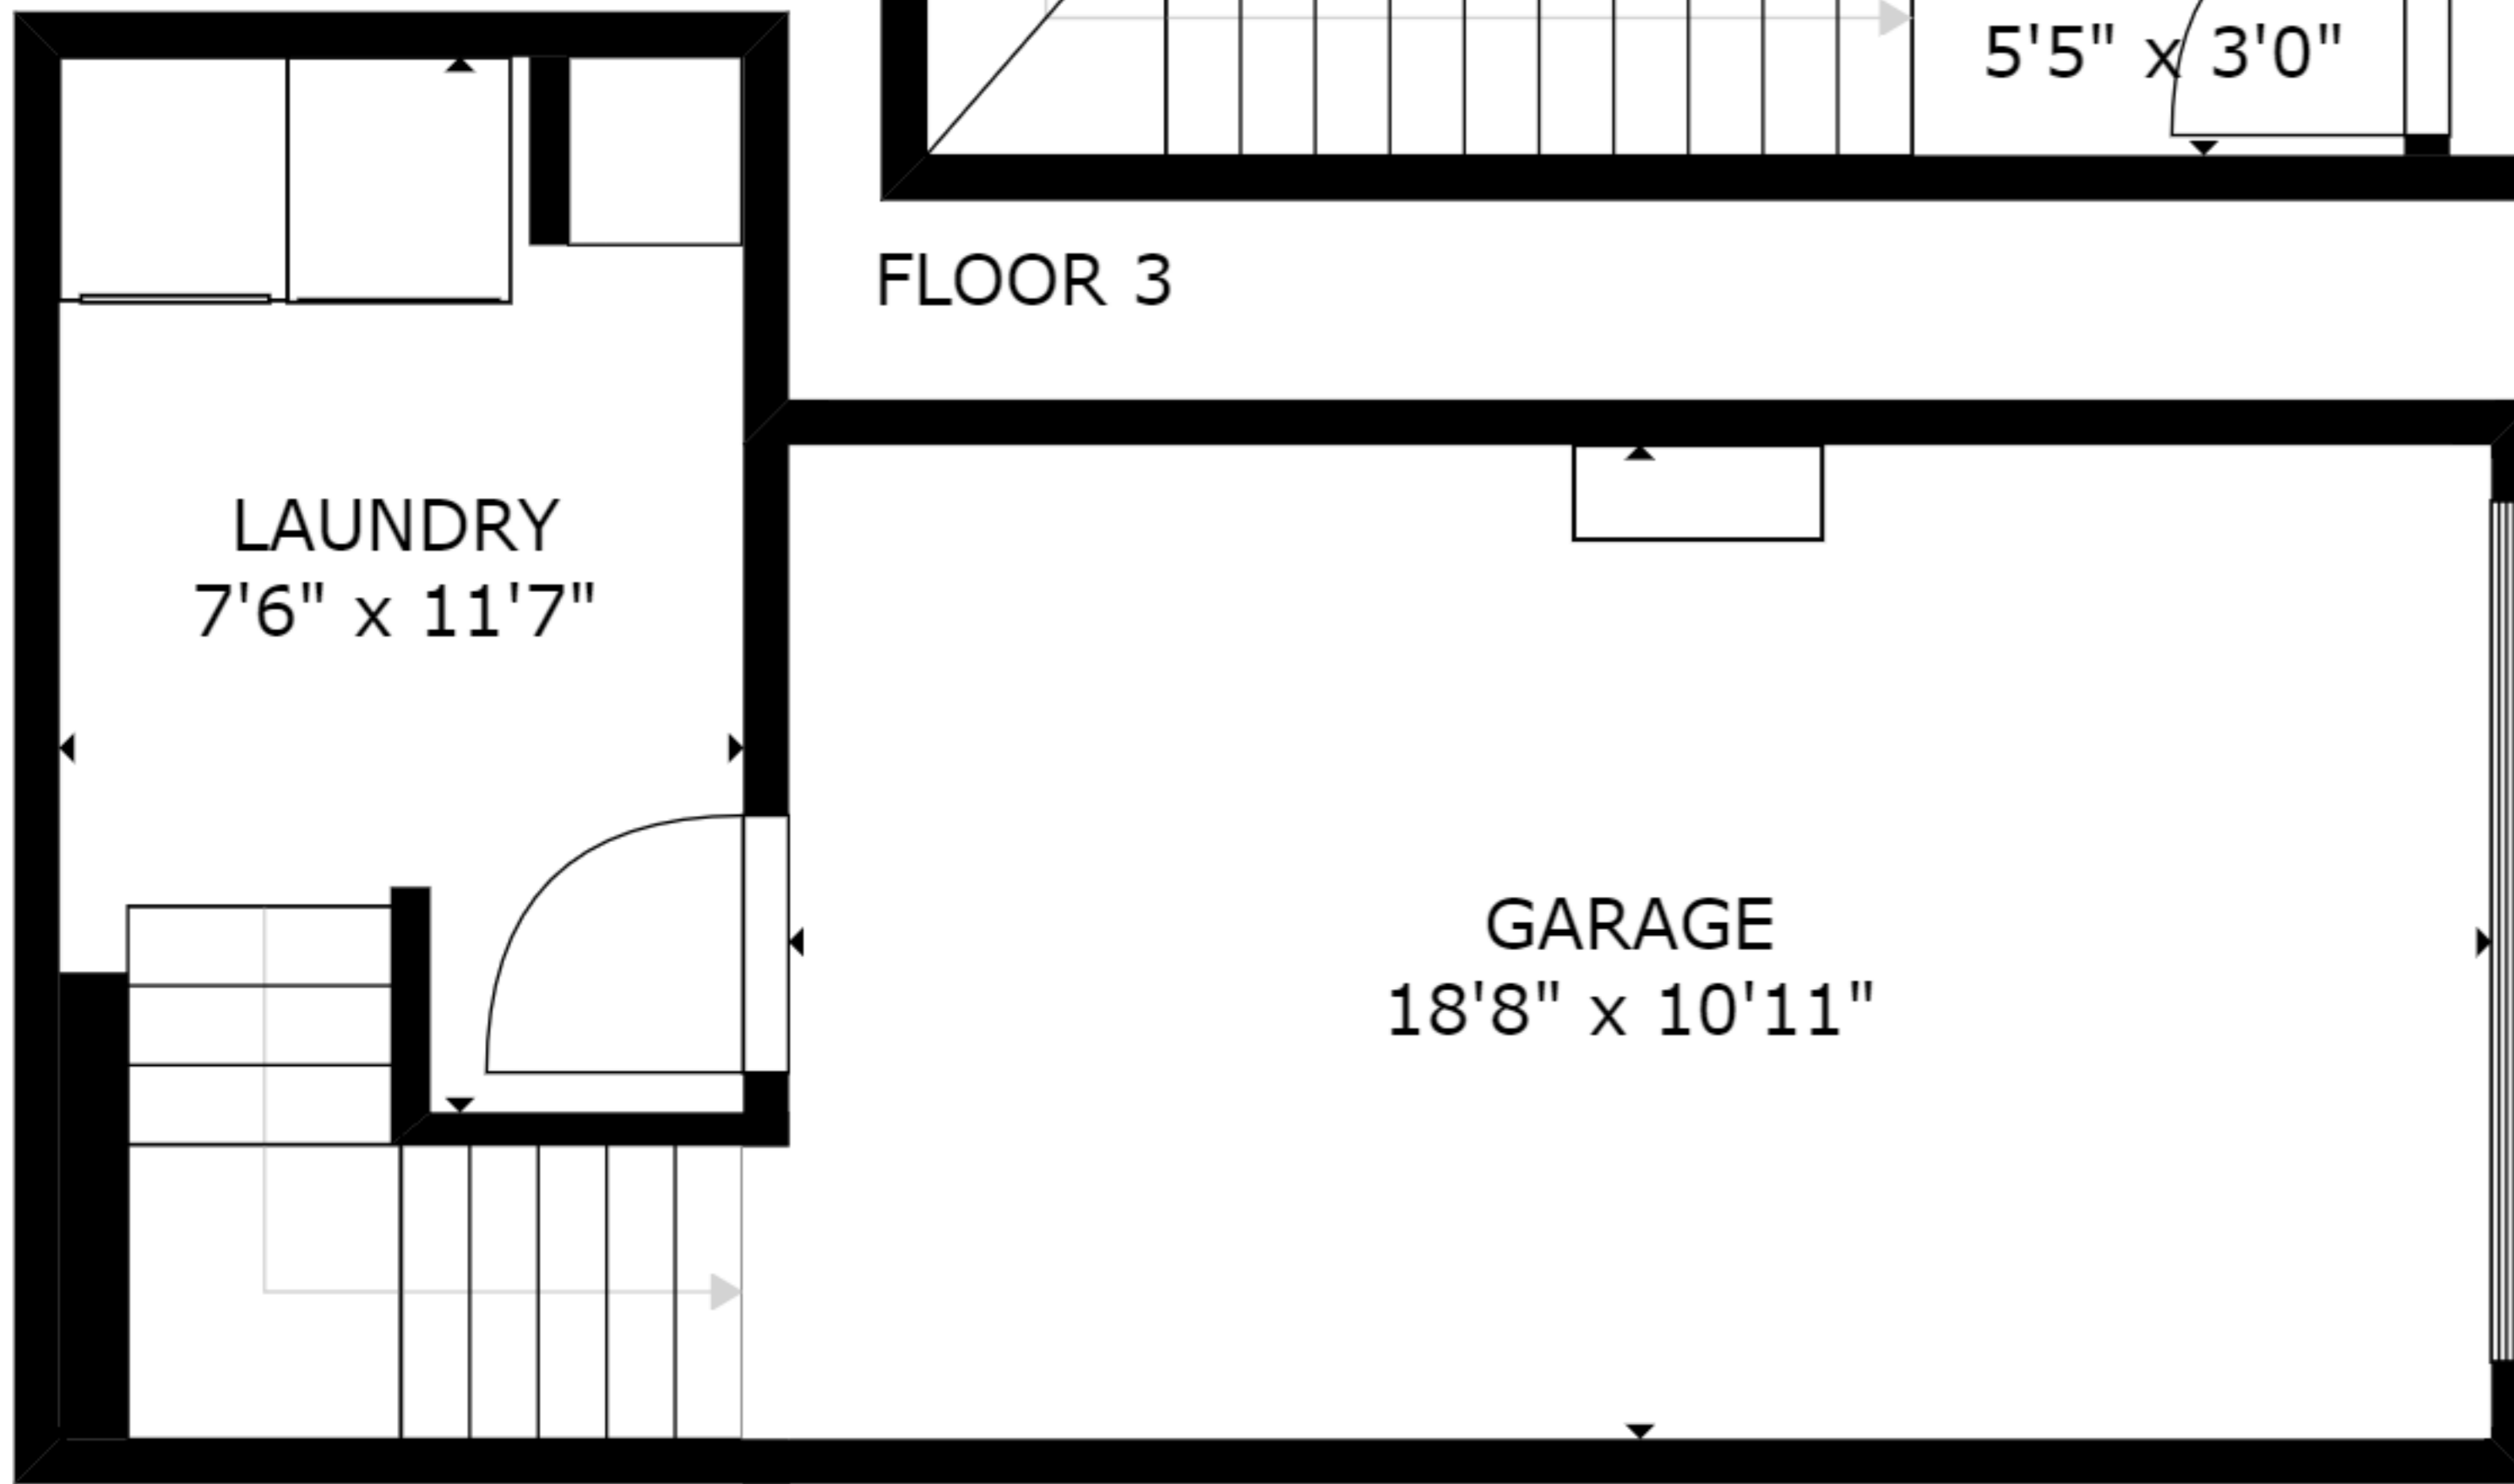

FLOOR 3

FLOOR 2

FLOOR 1

GROSS INTERNAL AREA
 FLOOR 1: 114 sq ft, FLOOR 2: 376 sq ft
 FLOOR 3: 381 sq ft, EXCLUDED AREAS:
 GARAGE: 204 sq ft
 TOTAL: 870 sq ft

SIZES AND DIMENSIONS ARE APPROXIMATE, ACTUAL MAY VARY.