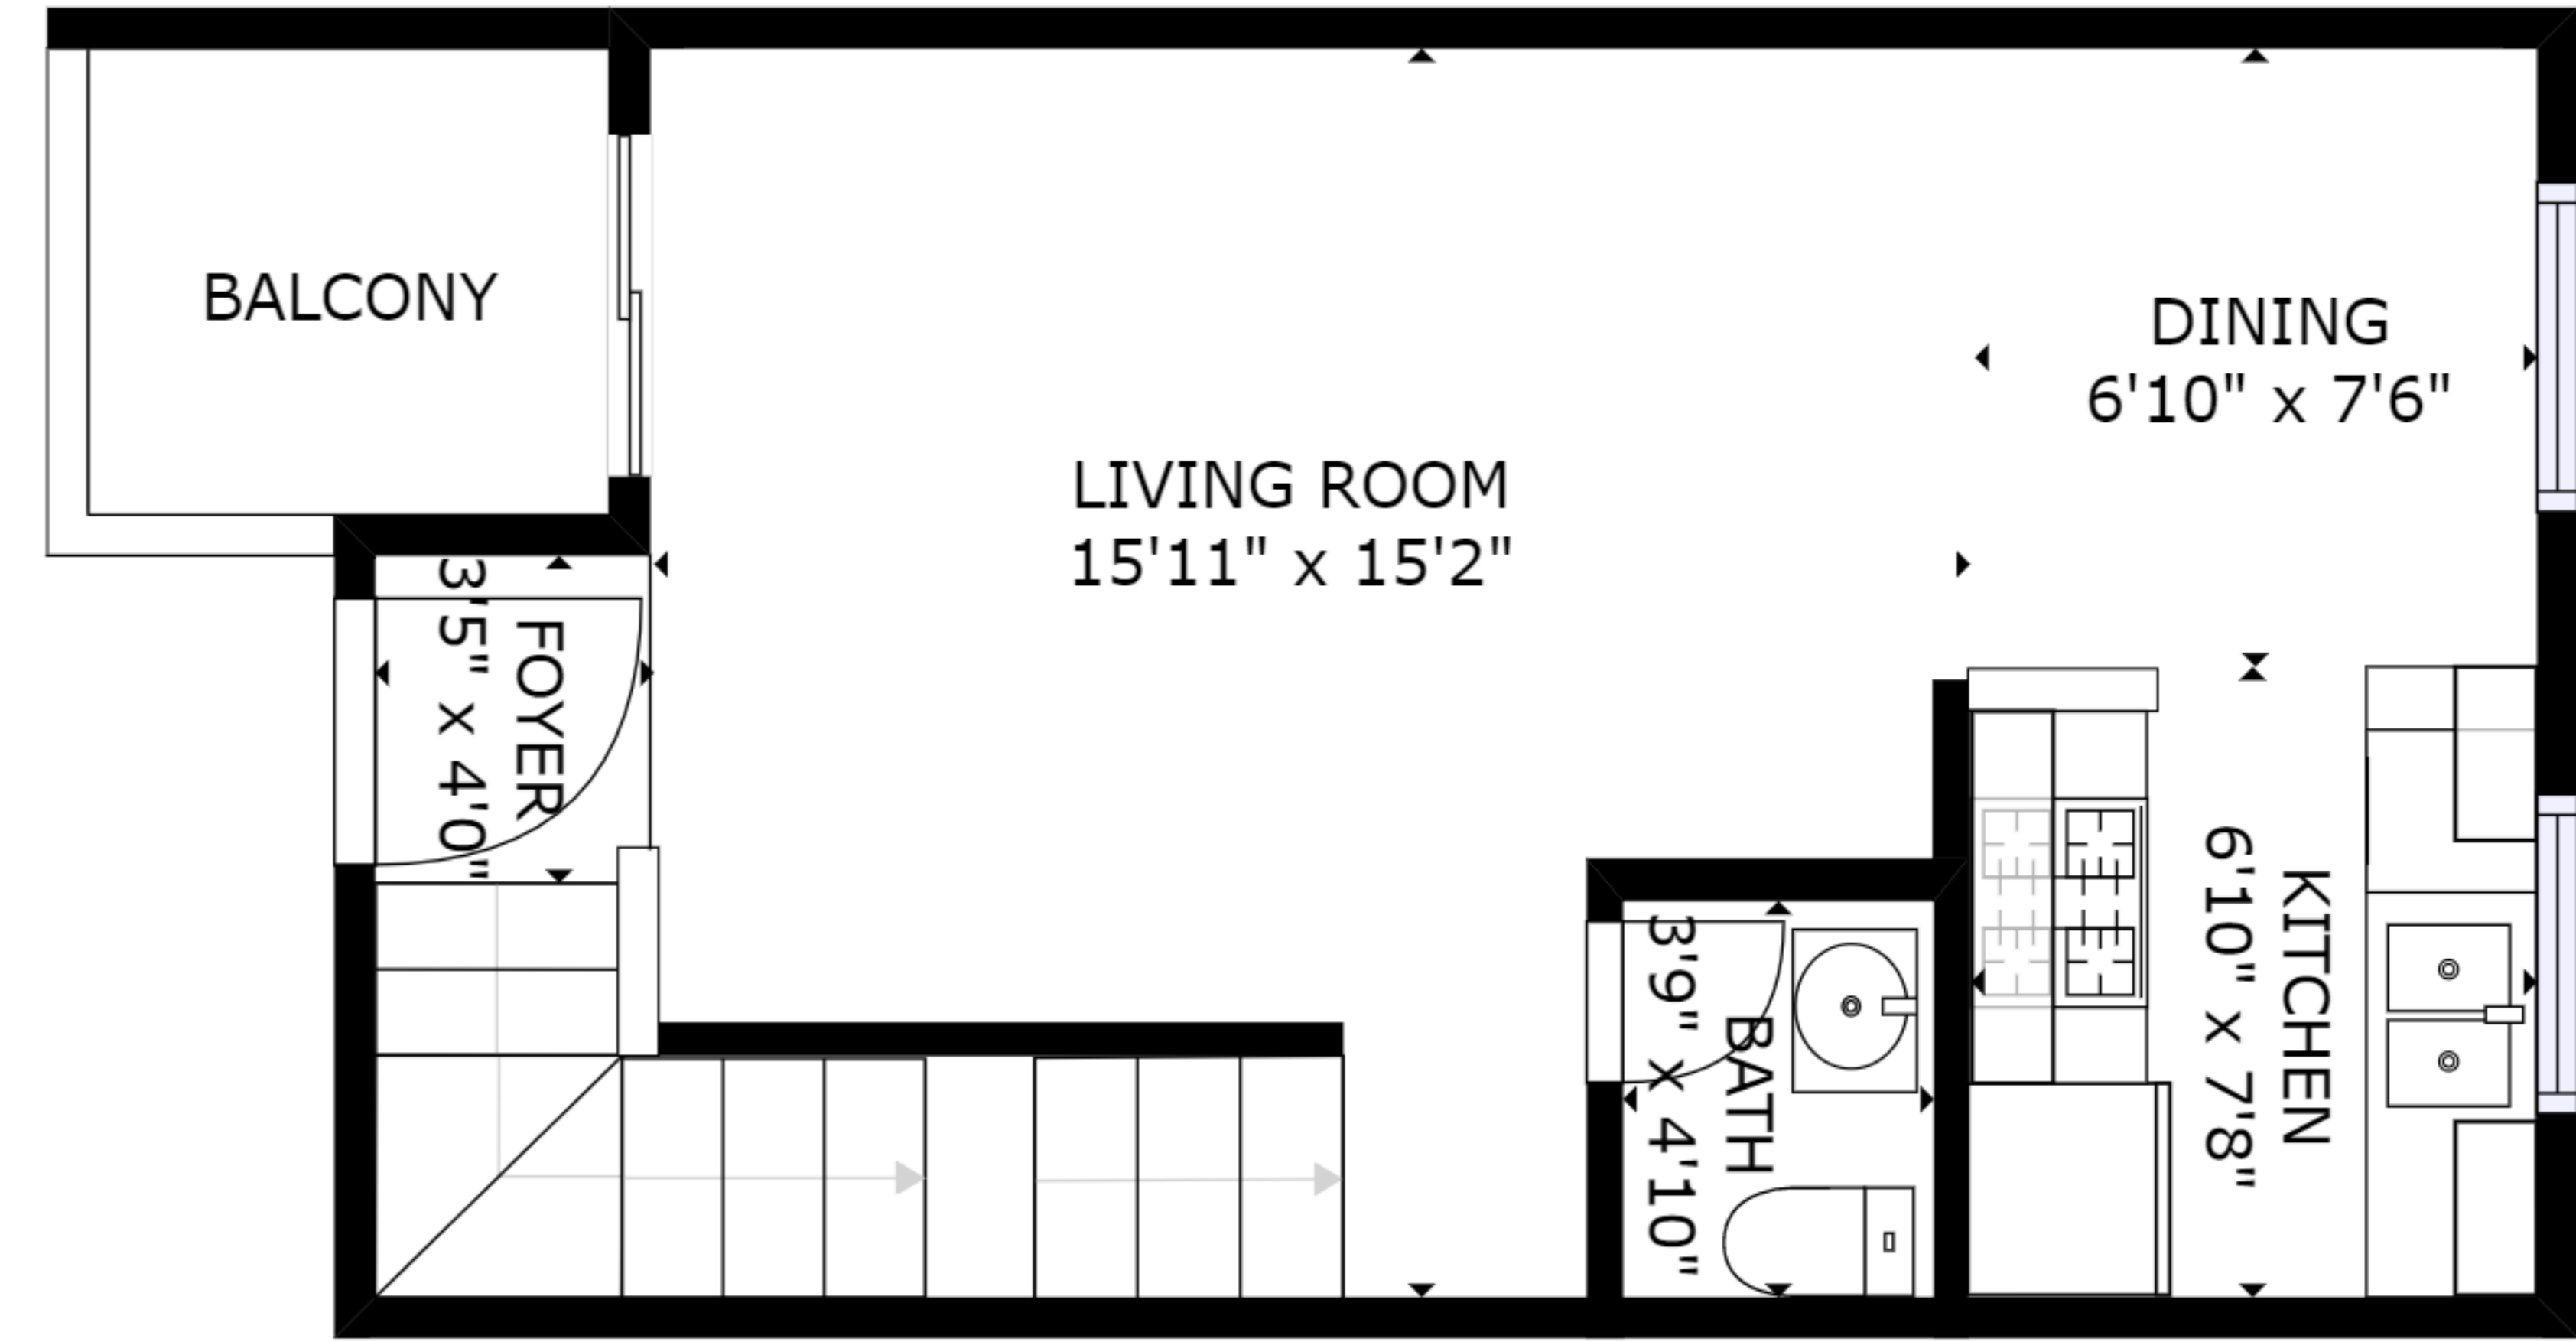

FLOOR 3

FLOOR 2

FLOOR 1

GROSS INTERNAL AREA
 FLOOR 1: 114 sq ft, FLOOR 2: 376 sq ft
 FLOOR 3: 381 sq ft, EXCLUDED AREAS:
 GARAGE: 204 sq ft
 TOTAL: 870 sq ft

SIZES AND DIMENSIONS ARE APPROXIMATE, ACTUAL MAY VARY.